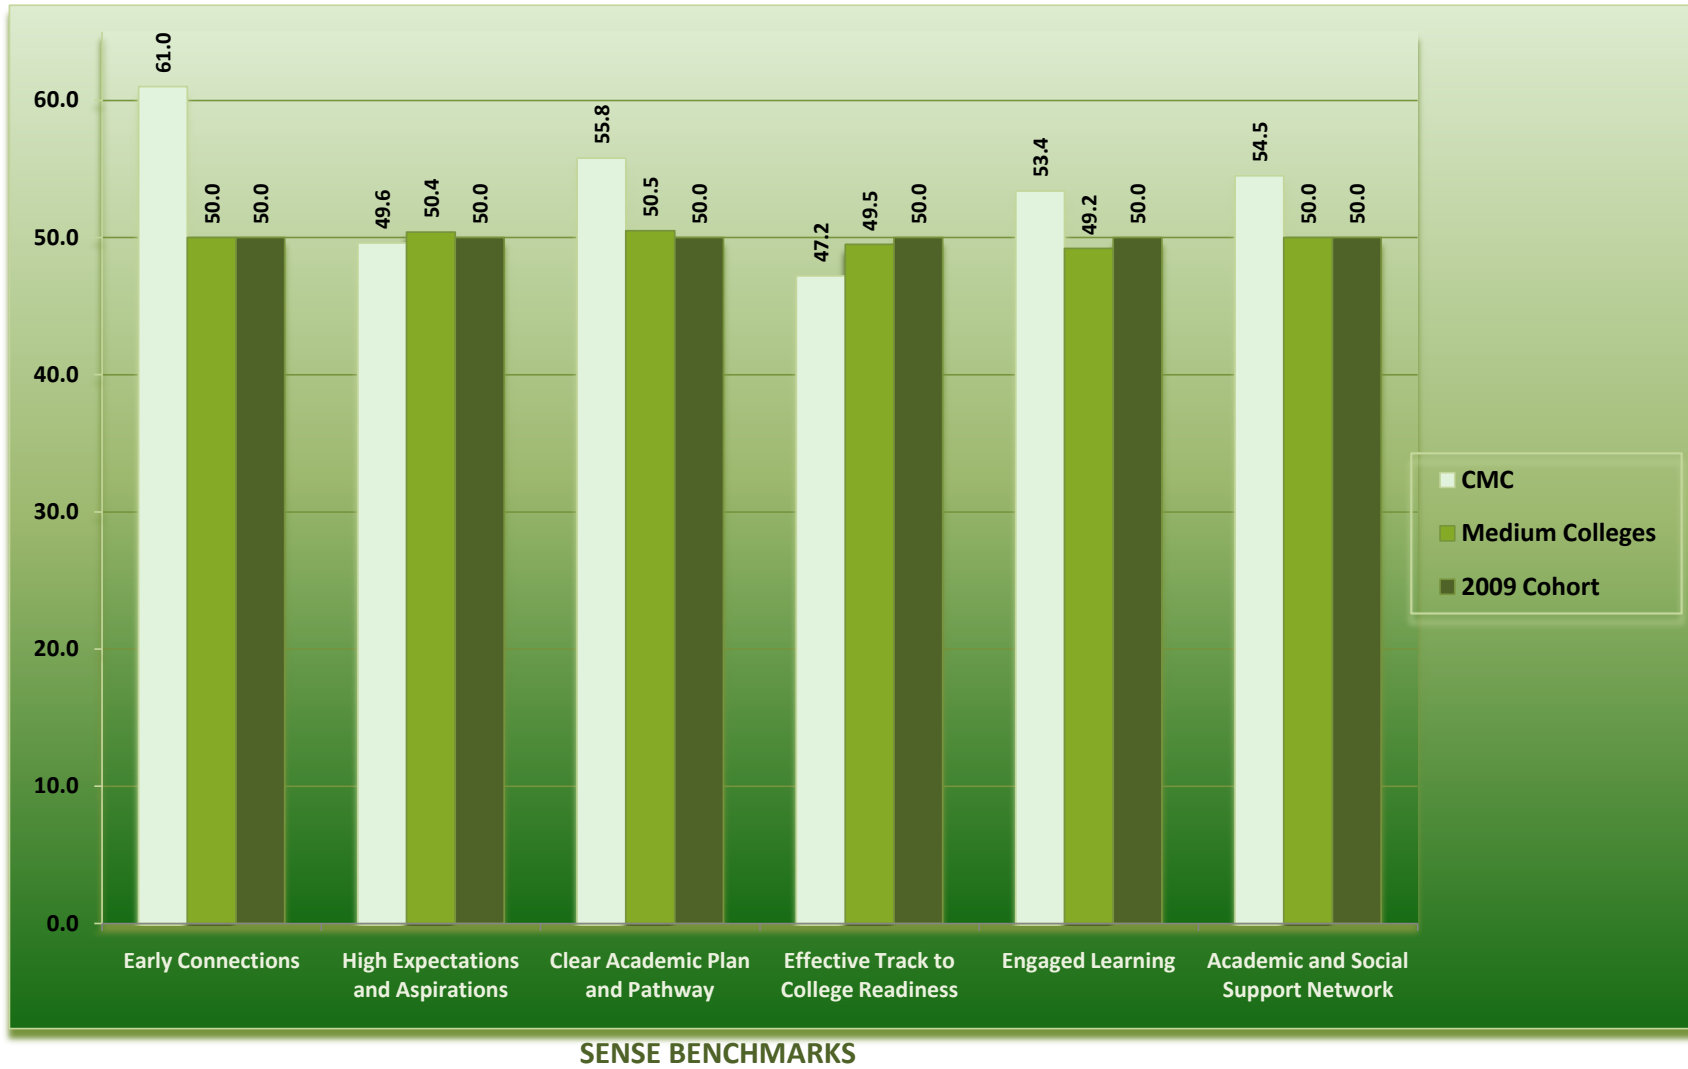

Colorado Mountain College

COMMUNITY COLLEGE SURVEY OF STUDENT ENGAGEMENT (CCSSE) 2005, 2007 & 2010 @ CMC

CCSSE BENCHMARKS

2010 CCSSE Benchmarks for top performing colleges (those that scored in the top 10% by benchmark), CMC & the Cohort:

CCSSE BENCHMARKS

2009 SURVEY OF ENTERING STUDENT ENGAGEMENT (SENSE) @ CMC

COMMUNITY COLLEGE SURVEY OF STUDENT ENGAGEMENT (CCSSE) 2005, 2007 & 2010 @ CMC

CCSSE Benchmarks by Part-Time/Full Time Students