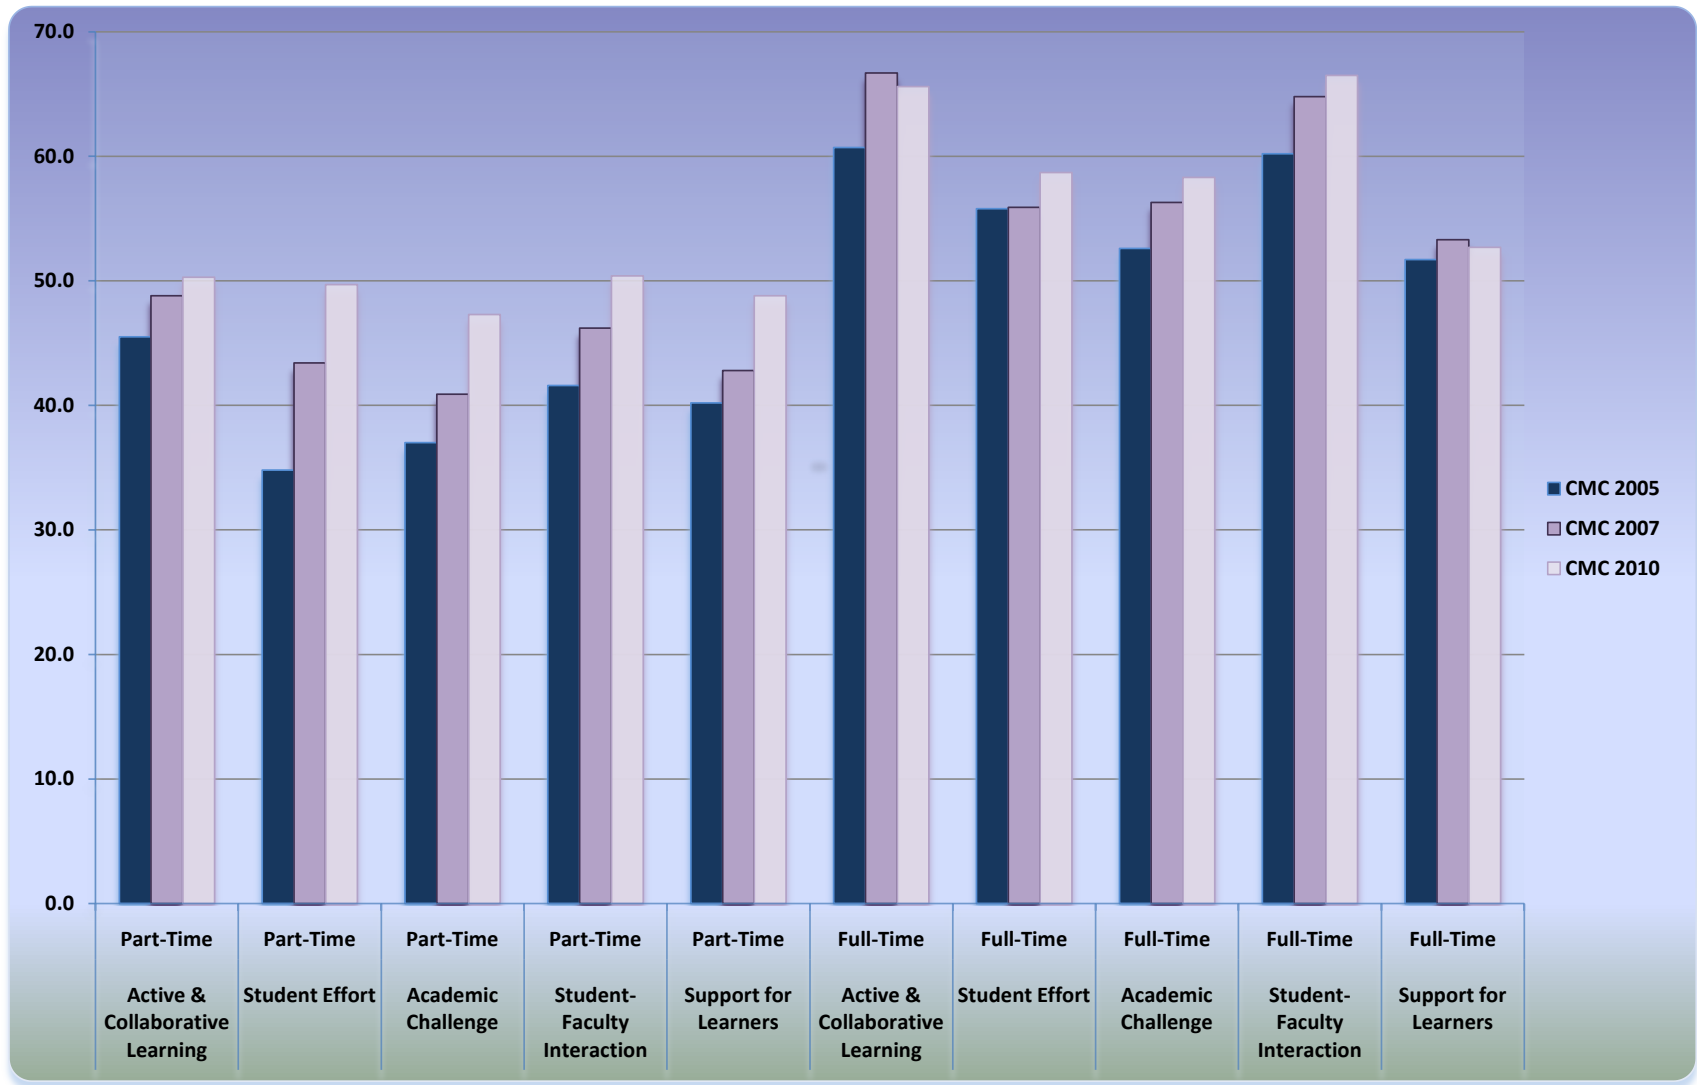

Colorado Mountain College

COMMUNITY COLLEGE SURVEY OF STUDENT ENGAGEMENT (CCSSE) 2005, 2007 & 2010 @ CMC

CCSSE BENCHMARKS

2010 CCSSE Benchmarks for top performing colleges (those that scored in the top 10% by benchmark), CMC & the Cohort:

CCSSE BENCHMARKS

2009 SURVEY OF ENTERING STUDENT ENGAGEMENT (SENSE) @ CMC

COMMUNITY COLLEGE SURVEY OF STUDENT ENGAGEMENT (CCSSE) 2005, 2007 & 2010 @ CMC

CCSSE Benchmarks by Part-Time/Full Time Students