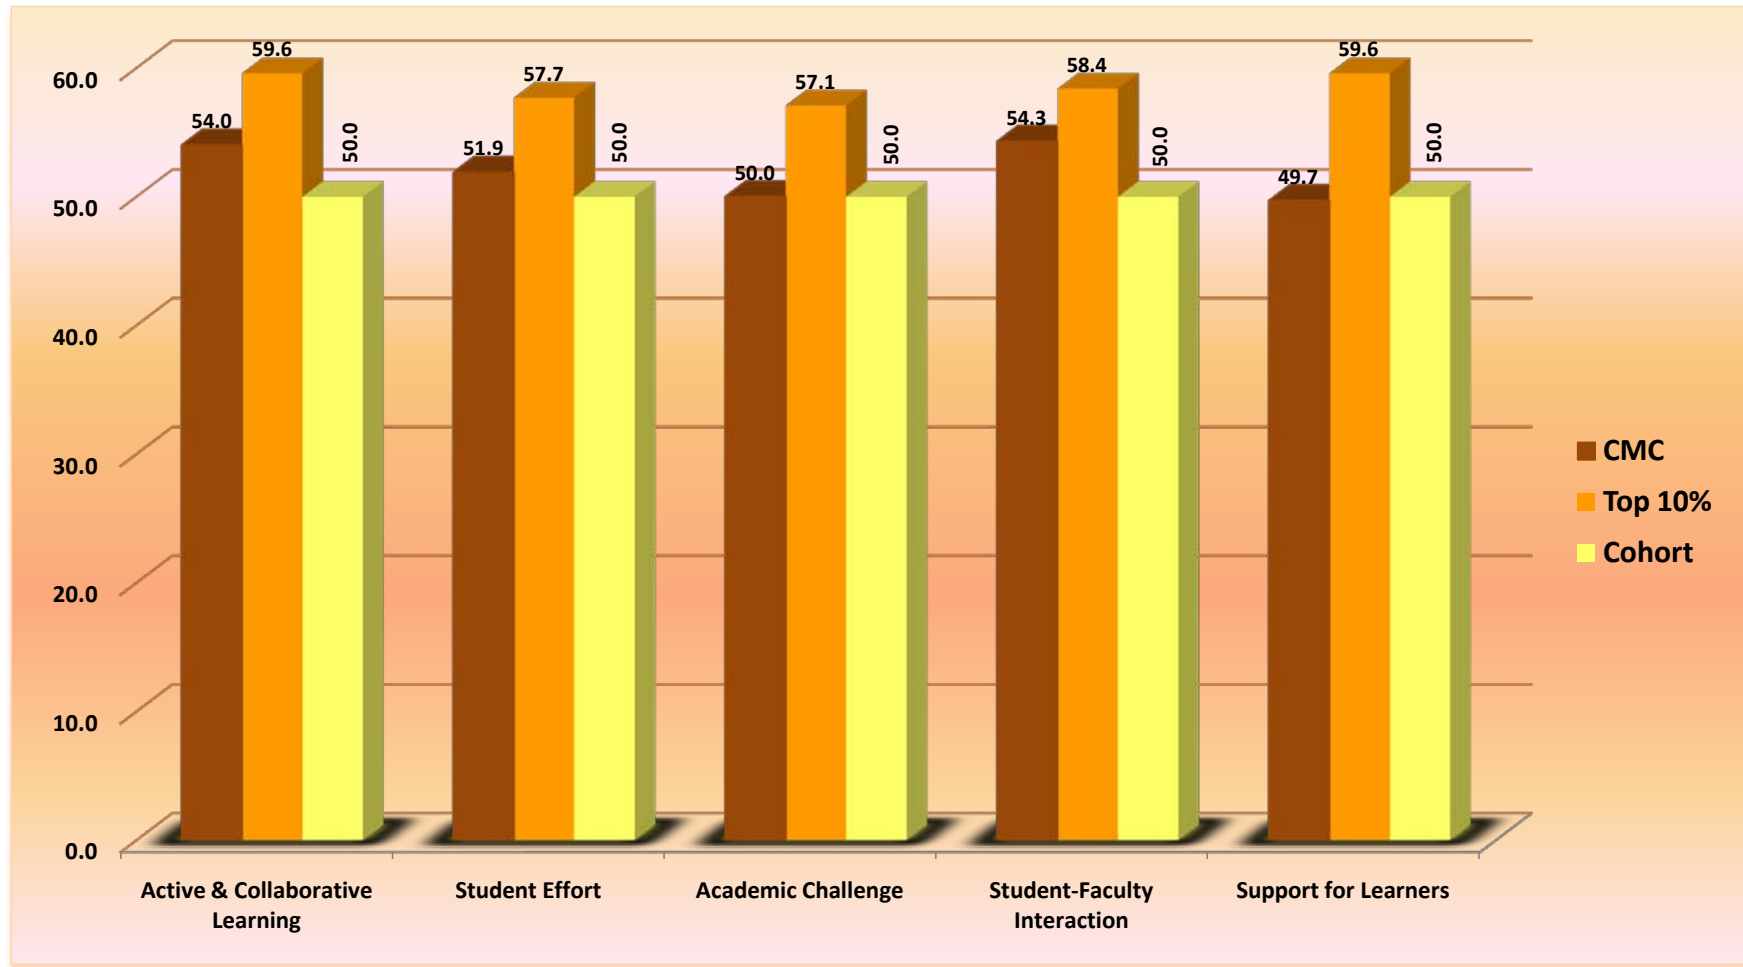

Colorado Mountain College

COMMUNITY COLLEGE SURVEY OF STUDENT ENGAGEMENT (CCSSE) 2005, 2007 & 2010 @ CMC

CCSSE BENCHMARKS

2010 CCSSE Benchmarks for top performing colleges (those that scored in the top 10% by benchmark), CMC & the Cohort:

CCSSE BENCHMARKS

2009 SURVEY OF ENTERING STUDENT ENGAGEMENT (SENSE) @ CMC

COMMUNITY COLLEGE SURVEY OF STUDENT ENGAGEMENT (CCSSE) 2005, 2007 & 2010 @ CMC

CCSSE Benchmarks by Part-Time/Full Time Students