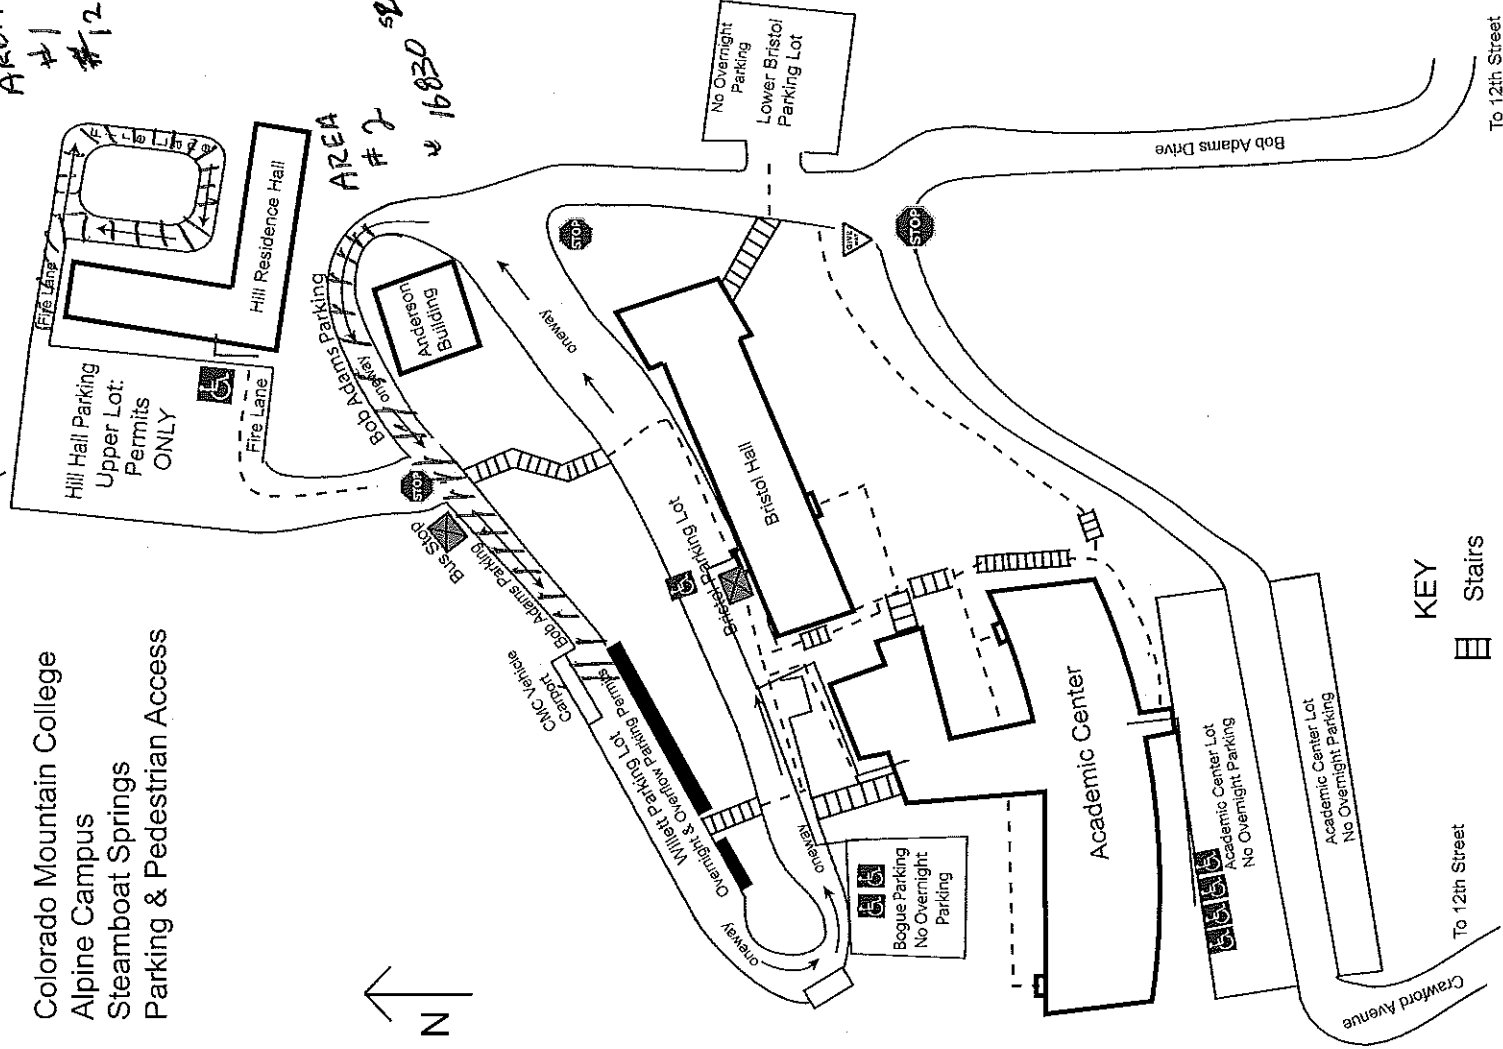

Nature Trail and Disc Golf Course

Campus Facilities ADA Spaces

AREA #1
#12125-51 ft

AREA #2
#16830-58 ft

Colorado Mountain College Alpine Campus Steamboat Springs Parking & Pedestrian Access

KEY

- Stairs
- Pedestrian
- Bus Stops
- Overnight Parking

Campus Parking

- | | |
|---|---------------------------------|
| Visitor & Student Commuter Parking | Resident Student Parking |
| Academic Center Lot | Hill Hall Permits |
| Bogue Lot | Willett Lot (overflow) |
| Bristol Lot | |
| Bristol Lower Lot | |