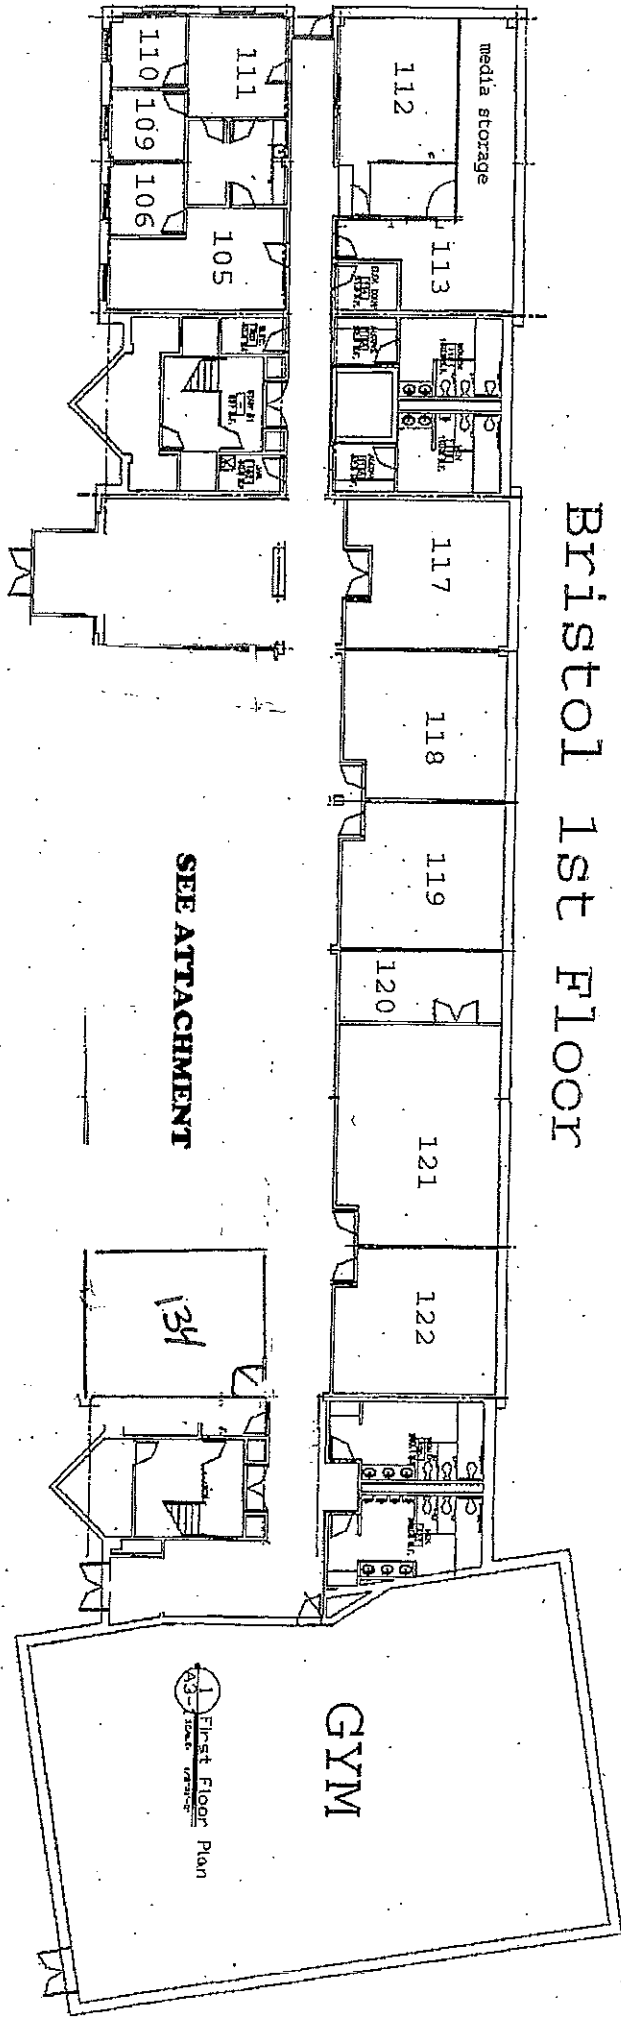

Colorado Mountain College

Bristol Hall

1330 Bob Adams Dr.

Bristol Hall building Square Footage 43,503

Bristol cleanable square footage approximate 30,000

BRISTOL 1ST FLOOR

SEE ATTACHMENT

1st Floor Plan

GYM

Attach next

Floor Plan

Scale: 1/4" = 1'-0"

Colorado Mountain College
 Bristol Hall Remodel - Alpine Campus
 1330 Bob Adams Drive
 Steamboat Springs, Colorado 80487

	138 East Third Street Rifle, CO 81650 (970) 825-1980 phone (970) 825-0591 fax
	Architectural Firm Steamboat Springs, CO