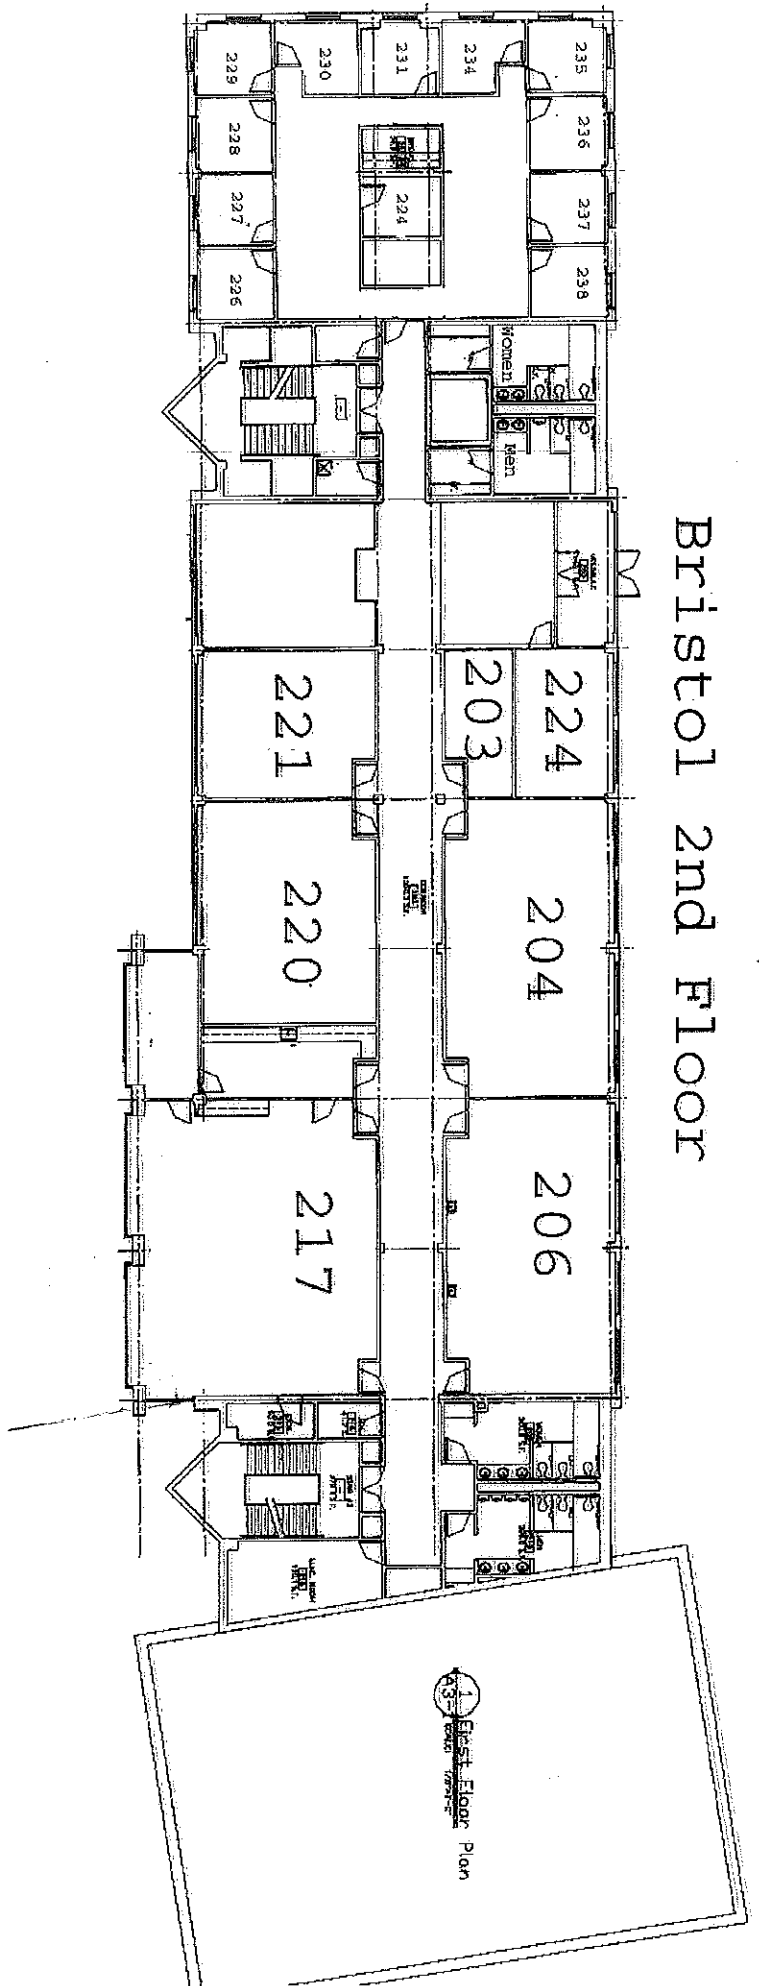

Colorado Mountain College

Bristol Hall

1330 Bob Adams Dr.

Bristol Hall building Square Footage 43,503

Bristol cleanable square footage approximate 30,000

BRISTOL 1ST FLOOR

SEE ATTACHMENT

1st Floor Plan

GYM

Attach next

Floor Plan

Scale: 1/4" = 1'-0"

Colorado Mountain College
 Bristol Hall Remodel - Alpine Campus
 1330 Bob Adams Drive
 Steamboat Springs, Colorado 80487

	138 East Third Street Rifle, CO 81650 (970) 825-1980 phone (970) 825-0591 fax
	Architectural Firm Steamboat Springs, CO

Copyright 2012

Bristol 2nd Floor

Bristol 3rd Floor