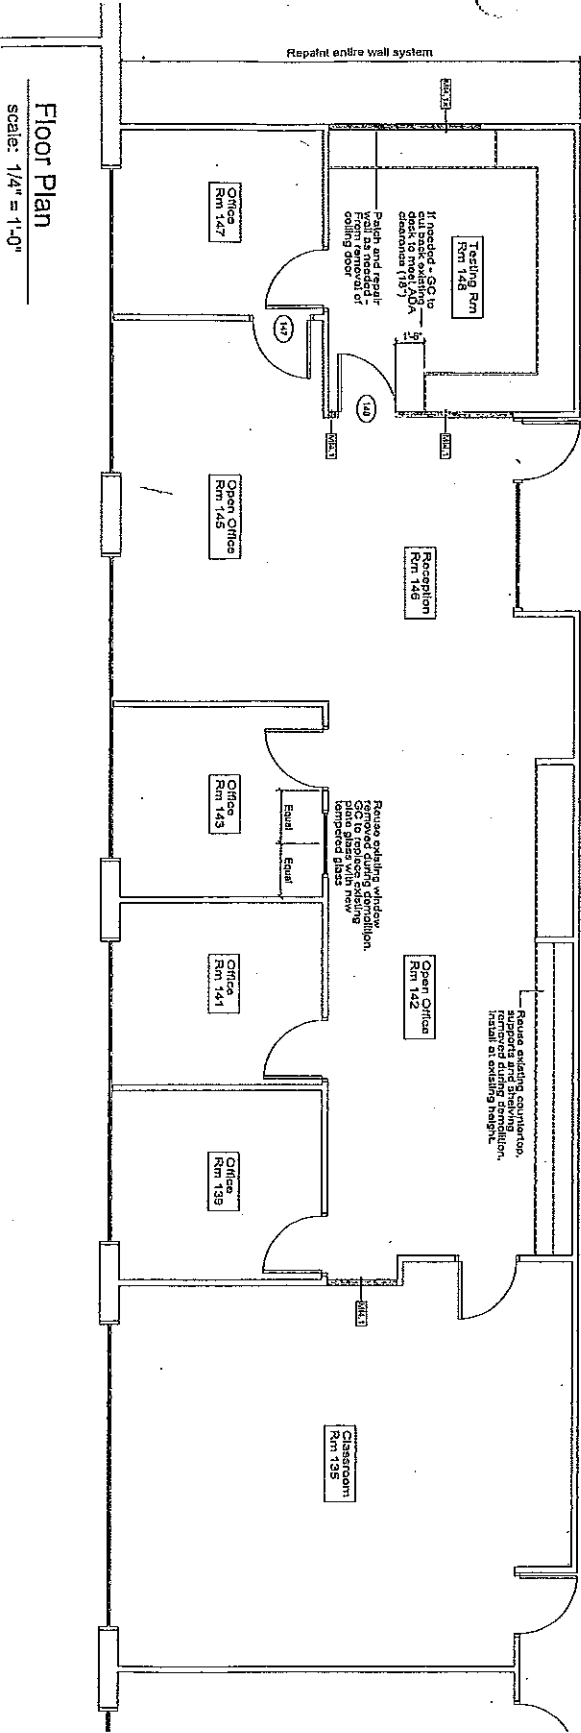

Colorado Mountain College

Bristol Hall

1330 Bob Adams Dr.

Bristol Hall building Square Footage 43,503

Bristol cleanable square footage approximate 30,000

BRISTOL 1ST FLOOR

SEE ATTACHMENT

1st Floor Plan

GYM

Attach next

Floor Plan

Scale: 1/4" = 1'-0"

Colorado Mountain College
 Bristol Hall Remodel - Alpine Campus
 1330 Bob Adams Drive
 Steamboat Springs, Colorado 80487

	138 East Third Street Rifle, CO 81650 (970) 825-1980 phone (970) 825-0591 fax
	Architectural Firm Steamboat Springs, CO